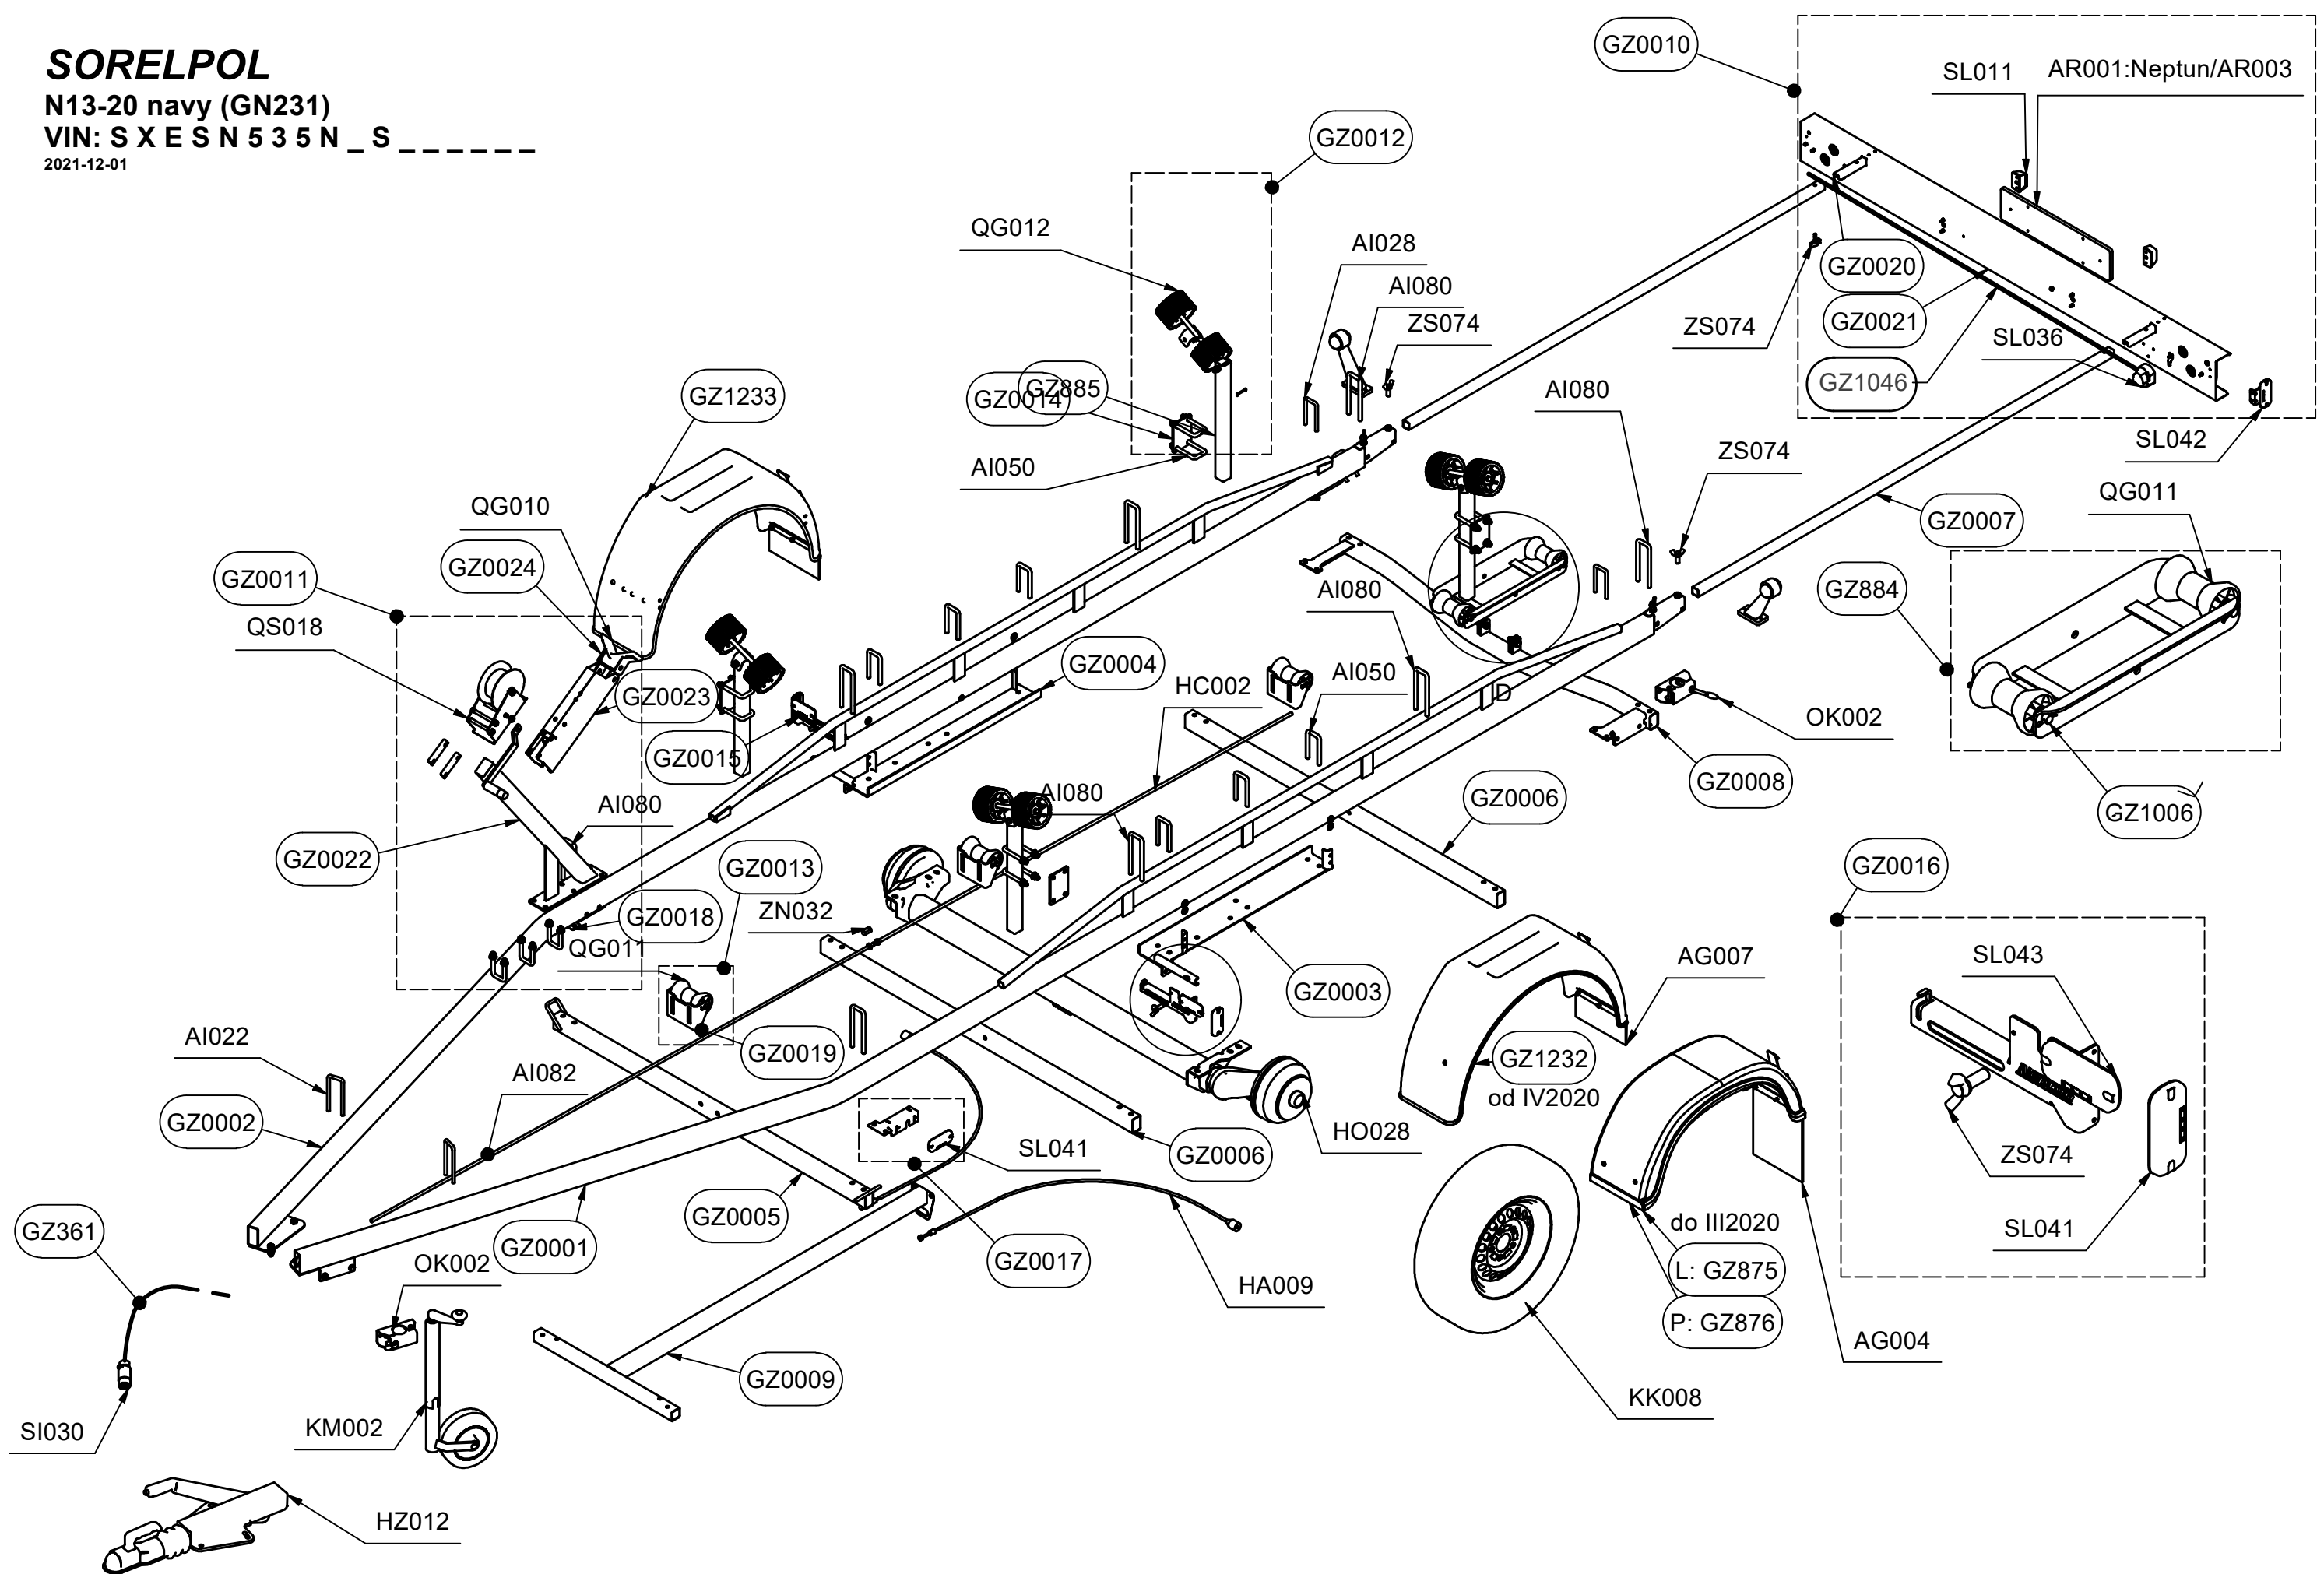

SORELPOL

N13-20 navy (GN231)

VIN: SXESN535N_S

2021-12-01

D

C

B

A

D

C

B

A